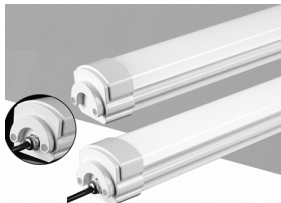

### ■ New Weatherproof led batten

Beam angle: 120°; IP65

Source: Osram/Bridgelux SMD CRI80 100-129lm/w

Driver: 110/220-240VAC 50/60Hz; PF>0.9; constant current driver, only 2/3years warranty

Order Model	GR-TPP-600	GR-TPP-1200	GR-TPP-1500
Wattage	18W	36W	48W
Size(mm)	L600*W65*H42	L1200*W65*H42	L1500*W65*H42