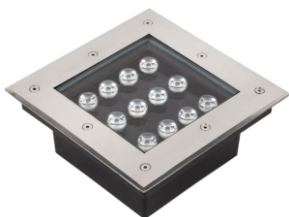

Square LED Inground Light

input voltage:110-240VAC 50/60Hz.
Source: Epistar LED, 3000K-6500K/ Green/ Blue/ Red optional
Stainless steel frame+Aluminum body+toughed glass cover+ embaded part, IP67;30°

Order Model	GR-GL-4WF	GR-GL-5WF	GR-GL-6WF	GR-GL-9WF	GR-GL-12WF	GR-GL-16WF	GR-GL-24WF
Wattage	4W	5W	6W	9W	12W	16W	24W
Outcut(mm)	90*90	115*115	130*130	140*140	150*150	190*190	240*240