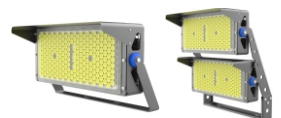

500W/Modular Stadium Floodlight

Beam angle: 30°/45°/60°/90°; IP66, PF>0.95

Source: philips SMD CRI80 140-180lm/w

Driver: 110/220-240VAC 50/60Hz,MOSO/MEANWELL driver, 5years warranty

Order Model	GR-FL-500WH	GR-FL-1000WH	GR-FL-1500WH
Wattage	500W	1000W	1500W
Size(mm)	640*360*220	650*650*230	650*940*220