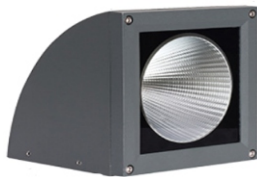

Outdoor Wall light

Bridgelux COB, CRI90;90-100lm/W.
Aluminum body+toughed glass, Grey finished, IP65; 30°
Driver: 100/ 220-240VAC 50/60Hz,DONE driver. 3years warranty

Order Model	GR-BD-10WK	GR-BD-20WK	GR-BD-30WK	GR-BD-40WK
Wattage	10W	20W	30W	40W
Size(mm)	90*90	120*120	150*150	180*180