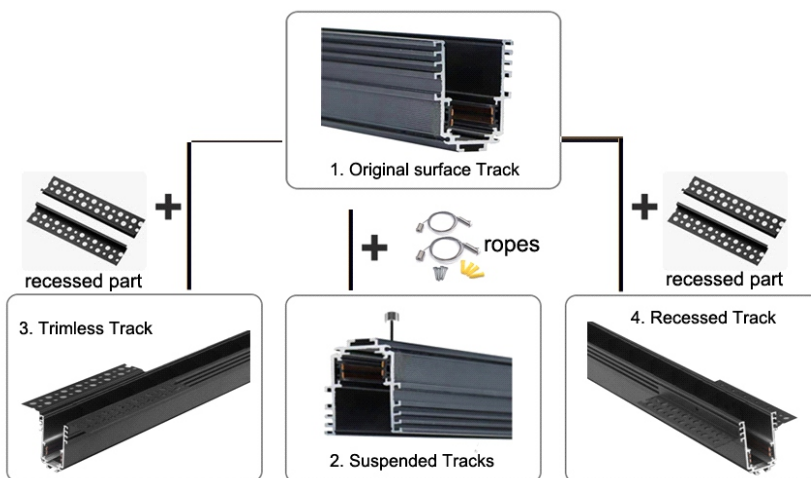

**Adjustable beam Track Light**

Adjustable beam angle from 15° to 60°  
 Track head: 2wires/3wires/4wires  
 Source: Bridgelux COB CRI90 100lm/w  
 Driver: 110/220-240VAC 50/60Hz, LiFud/Eagleries/EUCHIPS/BOKE,3/5years warranty

Which kind of track do you need ?

2 wires Track

3 wires Track

4 wires Track

6 wires Track

### 4 IN 1 Magnetic Track

One track can be compatible with surface, recessed, trimless, pendant installation by extra accessories. 1000mm/1500mm/2000mm /3000mm length available