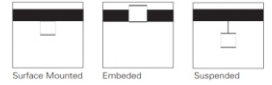

## Edeg-lit Panel Light

Beam angle: 120°, white/silver finished optional. IP22  
 Source: Epistar/Samsung SMD CRI80 100-129lm/w. PMMA LGP  
 Driver: 110/220-240VAC 50/60Hz, LiFud/Eagleries/Boke/Philips driver 3/5years warranty