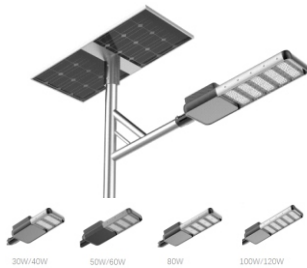

Top quality

FOCUS ON PROJECTE SOLAR LIGHT

Project All in two solar street light

Beam angle: 70°*140°; 5-7raining days
Solar panel: Mono solar panel, high effeency, lifetime more than 25years
Battery: LiFePO4 Li-battery, 12.8V system , MPPT controller, 2000time recycle, 3years warranty

Order Model	GR-SSL-30WE	GR-SSL-40WE	GR-SSL-50WE	GR-SSL-60WE	GR-SSL-80WE	GR-SSL-100WE	GR-SSL-120WE
Lumens	3000lm	4000lm	5000lm	6000lm	8000lm	10000lm	12000lm
Solar Panel	18V40W	18V50W	18V65W	18V80W	18V100W	18V130W	18V170W
Battery	12.8V18AH	12.8V24AH	12.8V30AH	12.8V36AH	12.8V42AH	12.8V54AH	12.8V60AH
Install height	5-6M	6-7M	7-8M	7-9M	8-9M	9-10M	10-12M