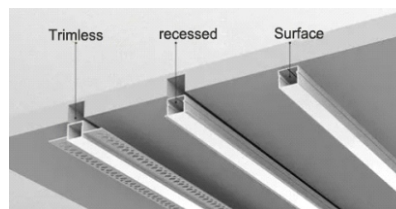

Small aluminum profile

small aluminum profile with led flexible strip lights, DC24V, application for different commercial projects