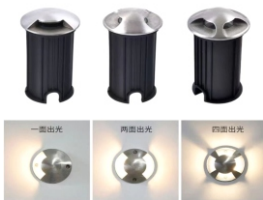

Side-lighting Inground light

input voltage: AC/ DC24V or 12V
Source: Epistar LED, 3000k-6500k/ Green/ Bluer Red optiona
Stainless steel frame+Aluminum body+embaded part, IP67

Order Model	GR-GL-1WB42	GR-GL-1W62B	GR-GL-1W55B	GR-GL-1W55B
Wattage	1W	1W	2W	3W
Outcut(mm)	φ38*H85	φ48*H80	φ58*H100	φ58*H105