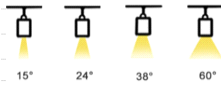

LED Track Lighting Series