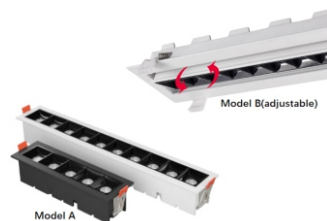

Recessed Linear downlight

Beam angle: 24/36°

Source: Osram/Bridgelux chips CRI90 100lm/w

Driver: 110/220-240VAC 50/60Hz, LiFud/Eagleries/Boke/Philips driver 3/5years warranty

Order Model	GR-DL-5x2WA	GR-DL-10x2WA	GR-DL-15x2WA	GR-DL-5x2WB	GR-DL-10x2WB	GR-DL-15x2WB
Wattage	9W	18W	27W	9W	18W	27W
Size(mm)	L145*45*H35	L282*45*H35	L415*45*H35	L165*W62*H38	L298*W62*H38	L430*W62*H38
Outcut(mm)	L140*W35	L275*W35	L410*W35	L158*W51	L290*W51	L420*W52